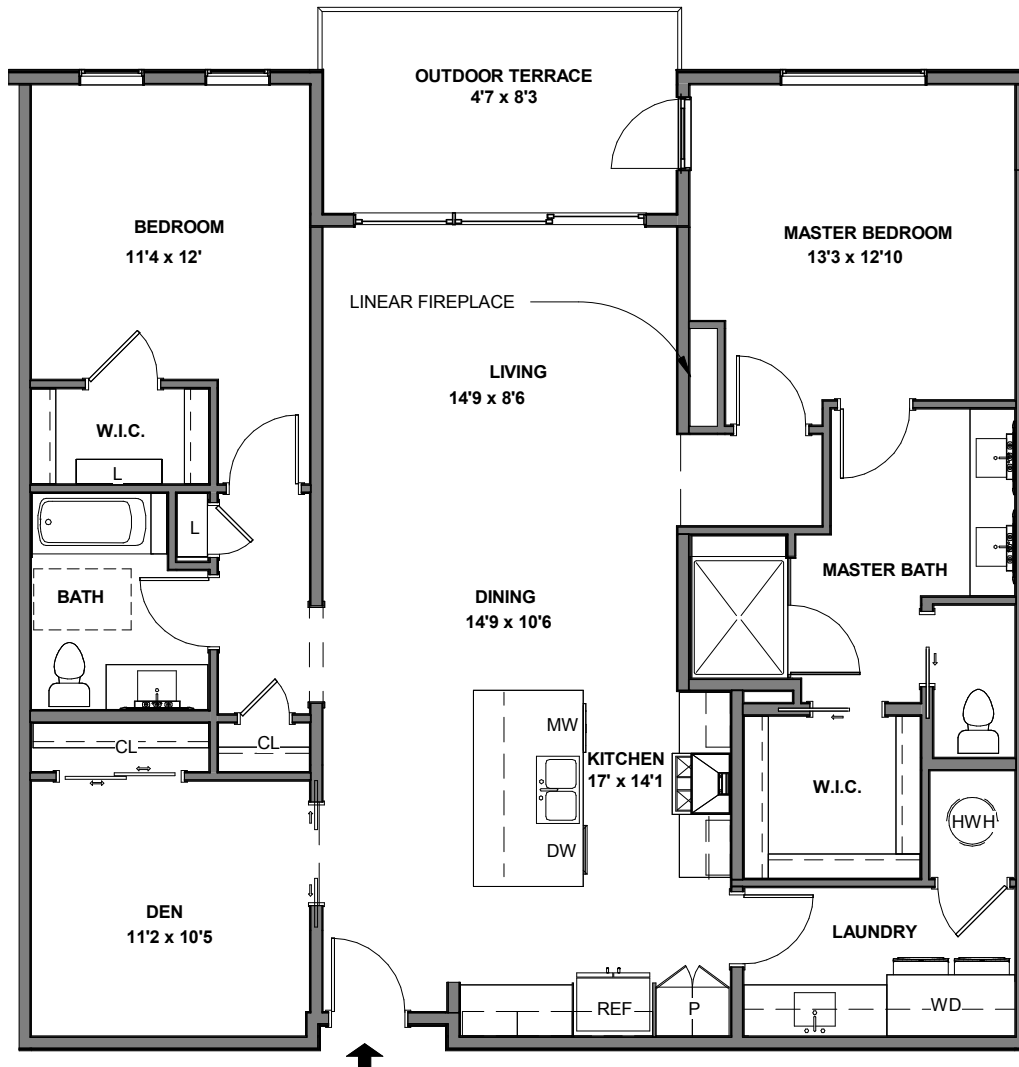

THE COLUMBUS

PRICED FROM THE \$650s to \$720s

2 Bed + Den | 2 Bath | 1474 SF

LOCATION IN BUILDING

FLOORS 3-5

FLOOR 2