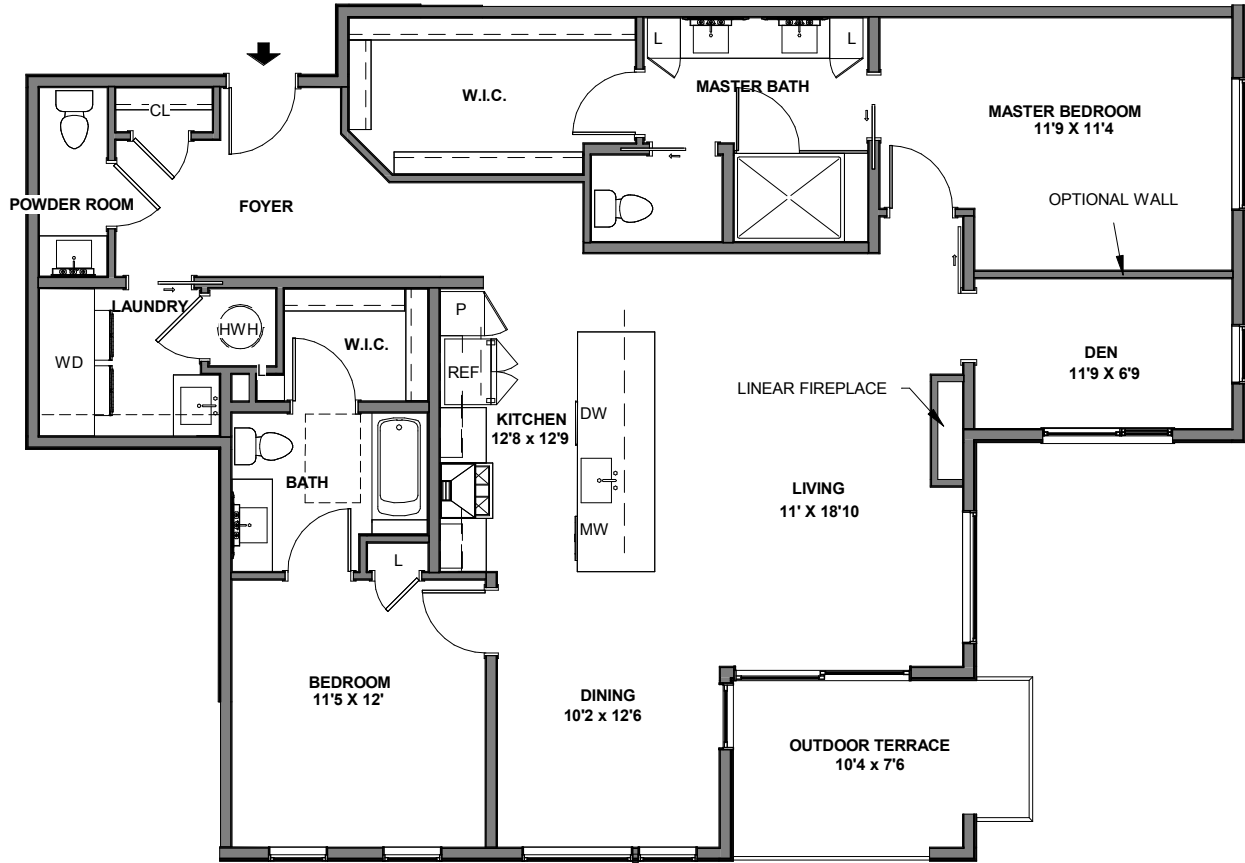

# THE AMSTERDAM

PRICED FROM THE \$650s to \$700s  
2 Bed + Den | 2.5 Bath | 1494 SF

## LOCATION IN BUILDING

FLOORS 3-5

FLOOR 2